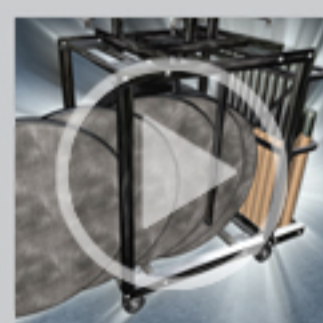

See our video or contact us for more info on how to juice your meeting RPM's.

800-762-0415
psfurniture.net/rpm